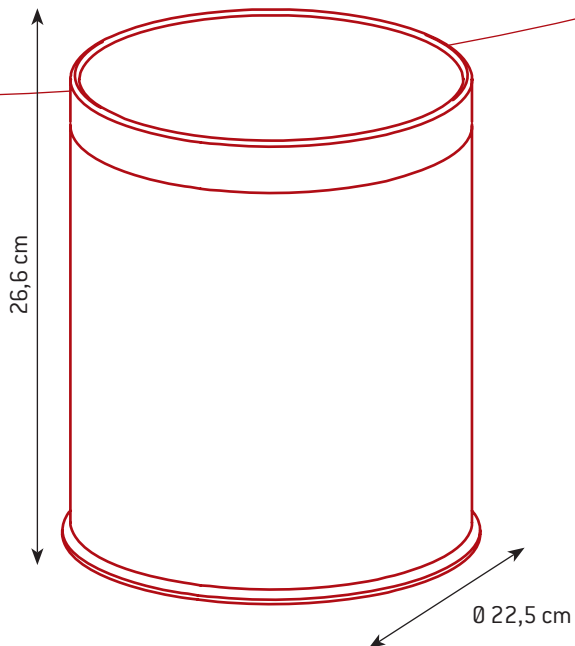

Unique design allowing concealing of otherwise visible bag overhang

Unique design allowing concealing of otherwise visible bag overhang

Technical Sheet WB-1051

ROUND WASTE BASKETS

GIFT BOX SPECIFICATIONS

Product codes :

WB-1051-BEI
WB-1051-BLA
WB-1051-SSSTL

EAN codes :

WB-1051-BEI : 4897020620907
WB-1051-BLA : 4897020620433
WB-1051-SSSTL : 4897020620914

Material :

-BEI : Galvanised steel (epoxy)
-BLA : Galvanised steel (epoxy)
-SSSTL : Stainless Steel 18/0

Colours :

WB-1051-BEI : Beige
WB-1051-BLA : Black
WB-1051-SSSTL : Satin Stainless Steel

Capacity :

10 L

Product net weight :

1,8 kg/unit

Product dimensions :

(L) 22,5 x (W) 22,5 x (H) 26,6 cm