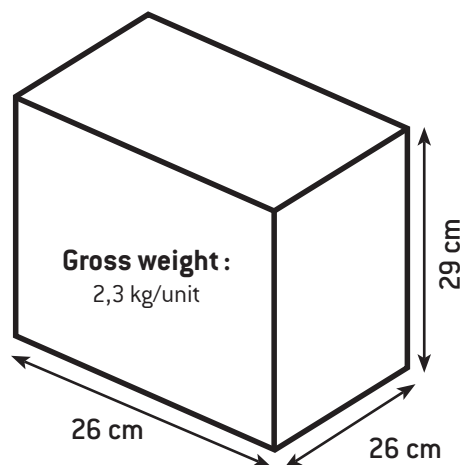

Unique design allowing concealing of otherwise visible bag overhang

Unique design allowing concealing of otherwise visible bag overhang

Technical Sheet WB-1051

ROUND WASTE BASKETS

GIFT BOX SPECIFICATIONS

Product codes :

Colours :

WB-1051-BEI : Beige
WB-1051-BLA : Black
WB-1051-SSSTL : Satin Stainless Steel

Capacity :

10 L

Product net weight :

1,8 kg/unit

Product dimensions :

(L) 22,5 x (W) 22,5 x (H) 26,6 cm